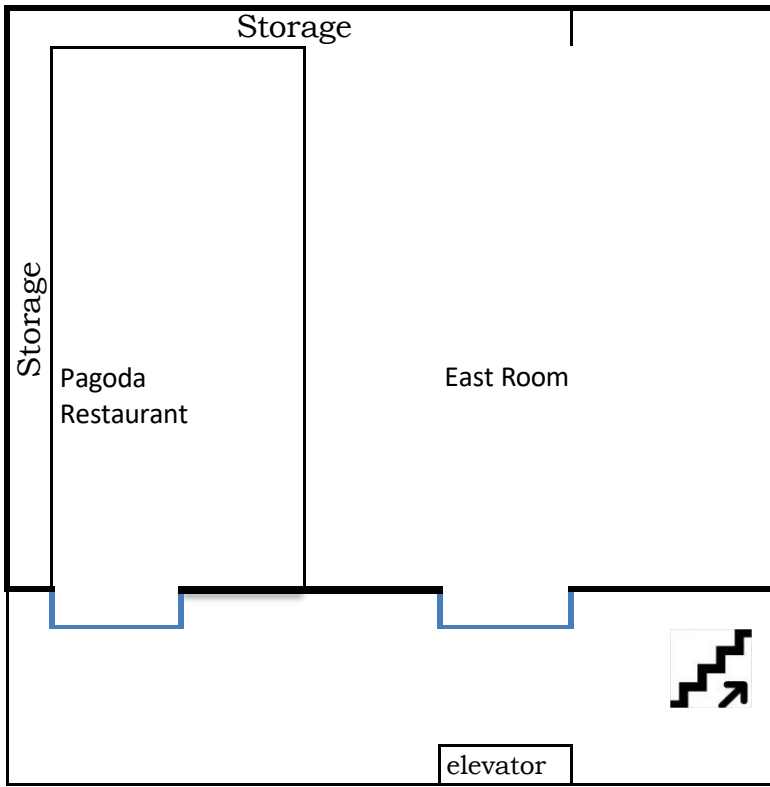

PAGODA BANQUET ROOM SPECIFICATIONS

International Ballroom

Cest Si Bon

Penthouse

Rooms	Sq. Ft.	Dimensions		Thtr	Seating Capacities			
		Dimensions	Ceiling Height		Classroom	Cocktail Reception	Long Tbl	Round Table
Intl East	2,809	53'x53'	10'	250	120	350	180	120
Pagoda Restaurant	1,590	30'x53'	10'					
Cest si Bon	4,176	72'x58'	15'	350	120	400	300	280
Penthouse	1,170	30'x30'	8'	86	60	86	N/A	N/A